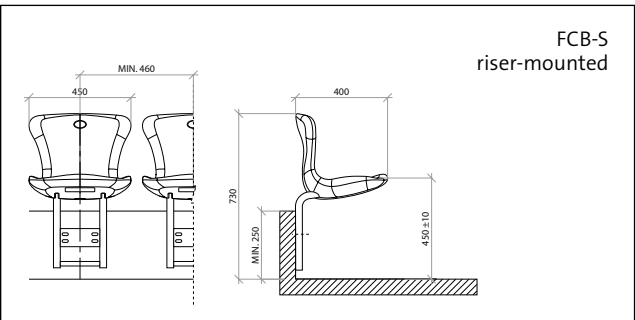

Mittelachse = Spiegelachse