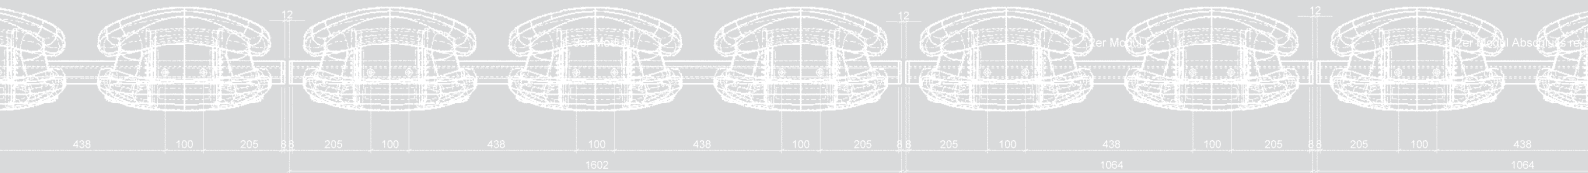

Design: © Carsten Eichler

Mittelachse = Spiegelachse