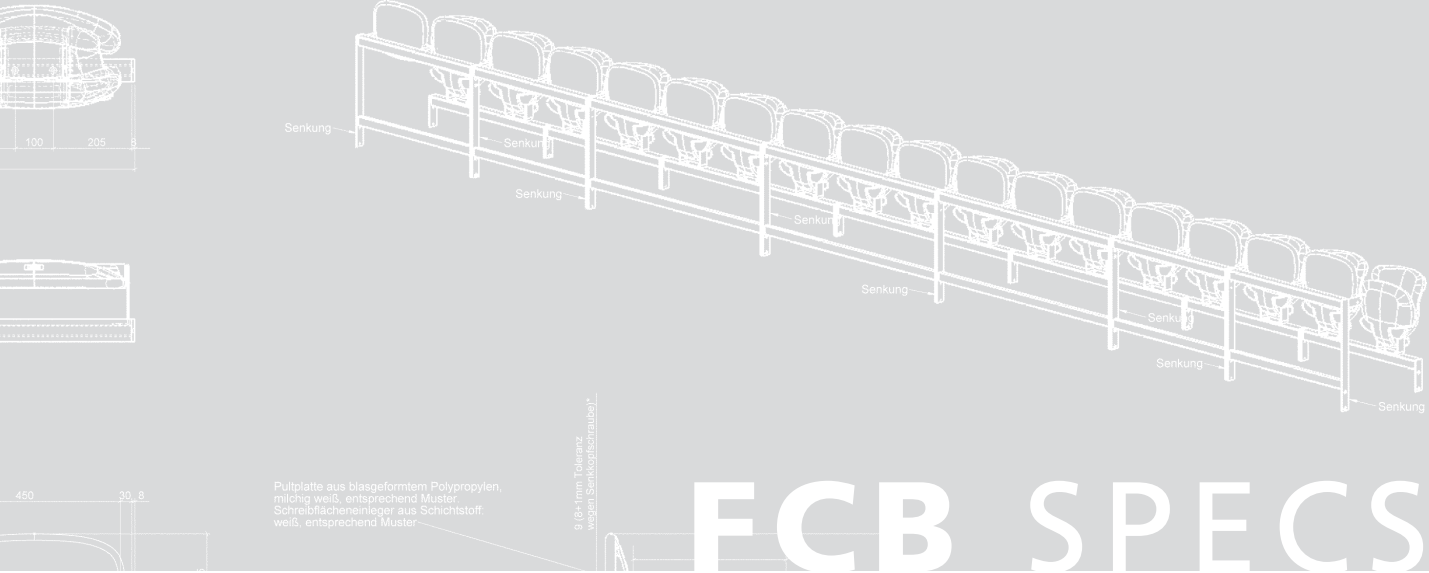

9 (8+1mm Toleranz
wegen Senkkopfschraube!)

FCB SPECS