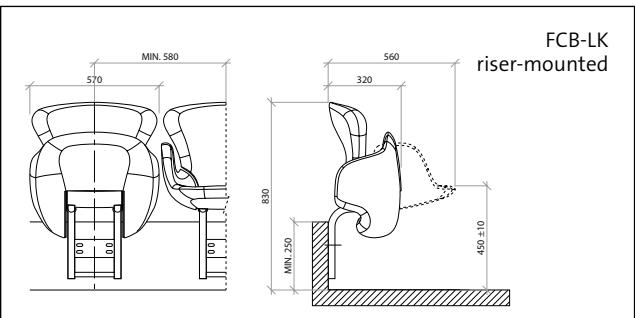

Mittelachse = Spiegelachse