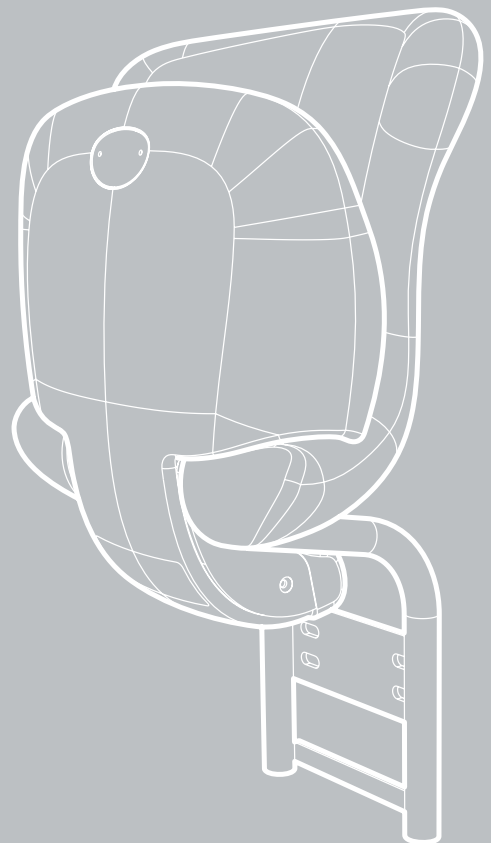

# SEAT RANGE **FCB**

THE AUTHENTIC SEATS OF MUNICH'S ALLIANZ ARENA

Allianz Arena Munich, Germany

distinct family look

comfort & durability

patented design

ideal ergonomics

consistent mounting system

FCB-S

FCB-M

FCB-L / FCB-LK

FCB-XL / FCB-XLK

Desk 700R

Specs

The basic shell seat forms the starting point of the FCB seat range. This distinctive seat is blow moulded in durable polymere and provides comfort and durability in a depth of only 400mm.

# FCB-S

Mounted on step

Seat numbering detail

Drain hole

Shell seat FCB-S – closed all around designer shell, without any sharp edges or gaps to collect dirt or rubbish

The M version is the centrepiece of the FCB range with its wide contoured seat and ergonomically shaped back. The slim folding mechanism provides maximum seatway even in the narrowest row depths. The integrated maintenance free rotating mechanism with interior counterweight ensures a perfectly engineered fold back.

FCB-M – with leg for floor mounting

Recessed area for seat number plate

Tubular steel armrests with polymer pads & cushioning according to the client's wishes

The seat can also be mounted on retractable platforms due to its minimal depth