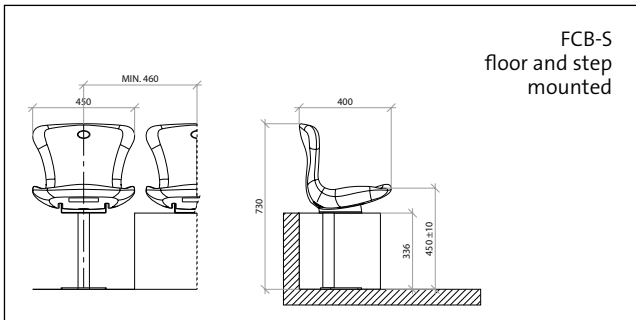

Mittelachse = Spiegelachse