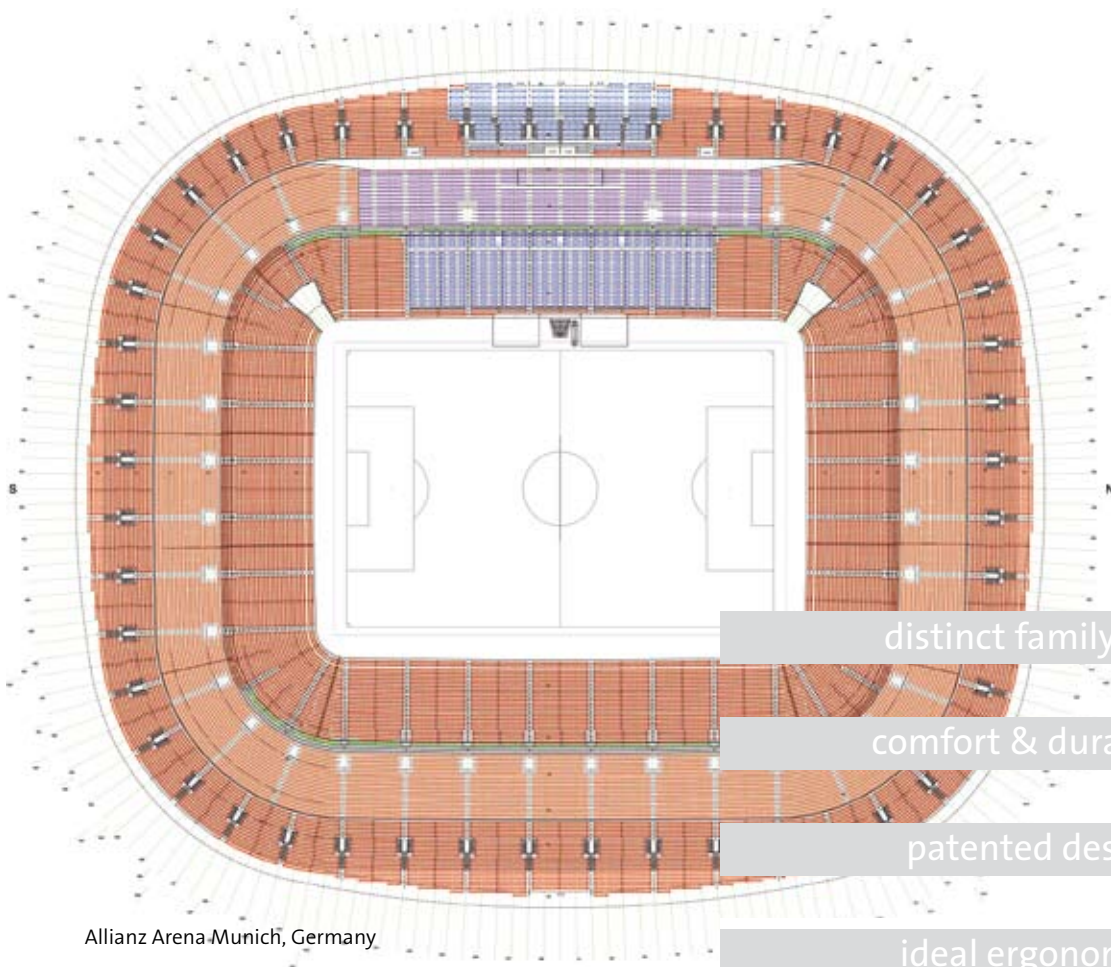

# SEAT RANGE **FCB**

THE AUTHENTIC SEATS OF MUNICH'S ALLIANZ ARENA

Allianz Arena Munich, Germany

distinct family look

comfort & durability

patented design

ideal ergonomics

consistent mounting system

FCB-S

FCB-M

FCB-L / FCB-LK

FCB-XL / FCB-XLK

Desk 700R

Specs

The basic shell seat forms the starting point of the FCB seat range. This distinctive seat is blow moulded in durable polymere and provides comfort and durability in a depth of only 400mm.