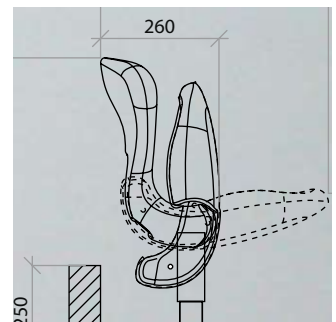

FCB-S

FCB-M

FCB-L / FCB-LK

FCB-XL / FCB-XLK

Desk 700R

Specs

The basic shell seat forms the starting point of the FCB seat range. This distinctive seat is blow moulded in durable polymere and provides comfort and durability in a depth of only 400mm.