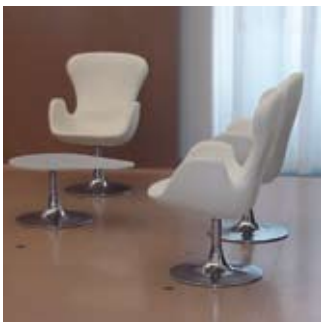

Leather seats with chrome-plated trumpet feet for waiting area