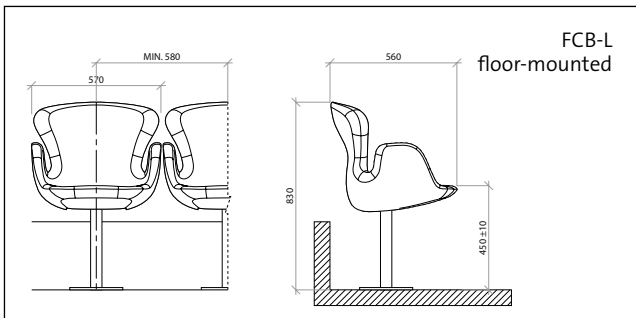

Mittelachse = Spiegelachse