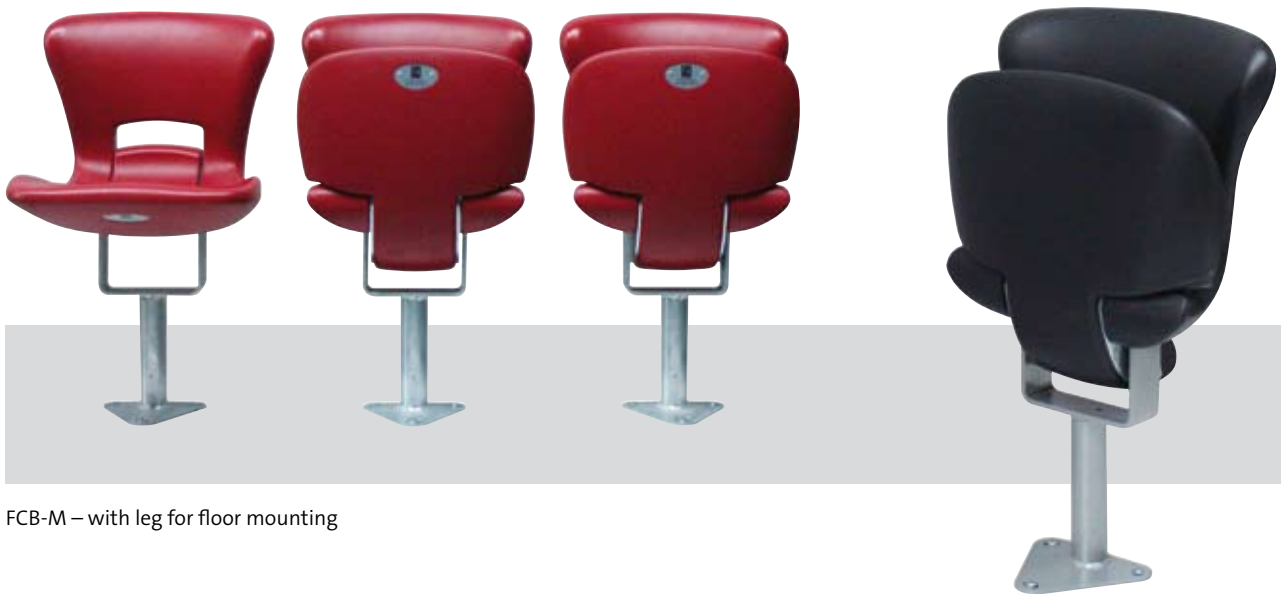

FCB-S

FCB-M

FCB-L / FCB-LK

FCB-XL / FCB-XLK

Desk 700R

Specs

The basic shell seat forms the starting point of the FCB seat range. This distinctive seat is blow moulded in durable polymere and provides comfort and durability in a depth of only 400mm.

# FCB-S

Mounted on step

Seat numbering detail

Drain hole

Shell seat FCB-S – closed all around designer shell, without any sharp edges or gaps to collect dirt or rubbish

The M version is the centrepiece of the FCB range with its wide contoured seat and ergonomically shaped back. The slim folding mechanism provides maximum seatway even in the narrowest row depths. The integrated maintenance free rotating mechanism with interior counterweight ensures a perfectly engineered fold back.

FCB-M – with leg for floor mounting

Recessed area for seat number plate

Tubular steel armrests with polymer pads & cushioning according to the client's wishes

The seat can also be mounted on retractable platforms due to its minimal depth

Tip-up seat FCB-M – riser-mounted (also available in beam mount configuration)

Extremely comfortable VIP seat with integrated armrests, upholstered with high-quality fabric or artificial leather cover. An ergonomically shaped moulded foam shell on a sturdy tubular steel frame forms the basis. In addition to the basic VIP seat, the seat range is complemented by a tip-up version incorporating our maintenance-free, interior rotating mechanism with integrated counterweight.