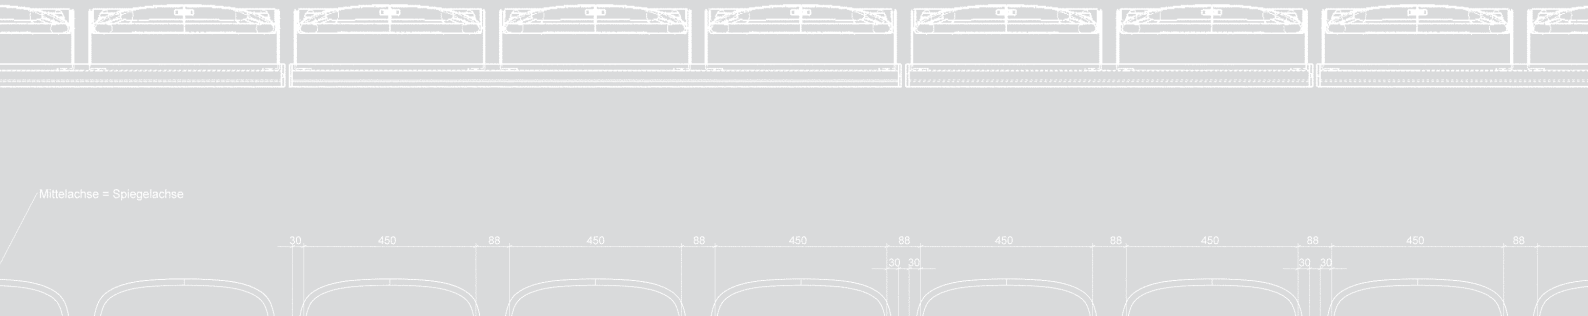

Mittelachse = Spiegelachse