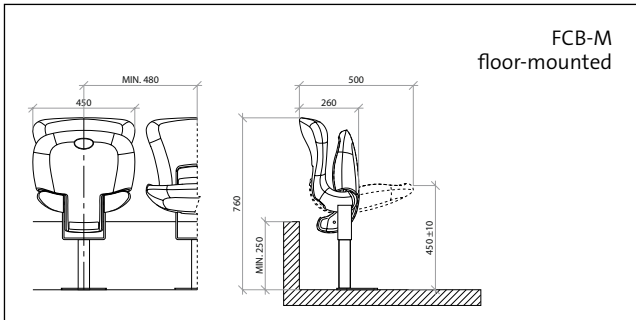

Mittelachse = Spiegelachse