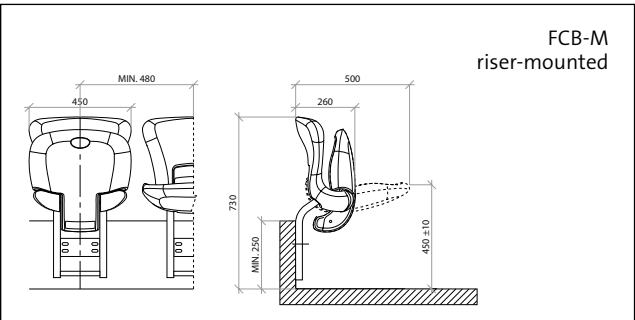

Mittelachse = Spiegelachse